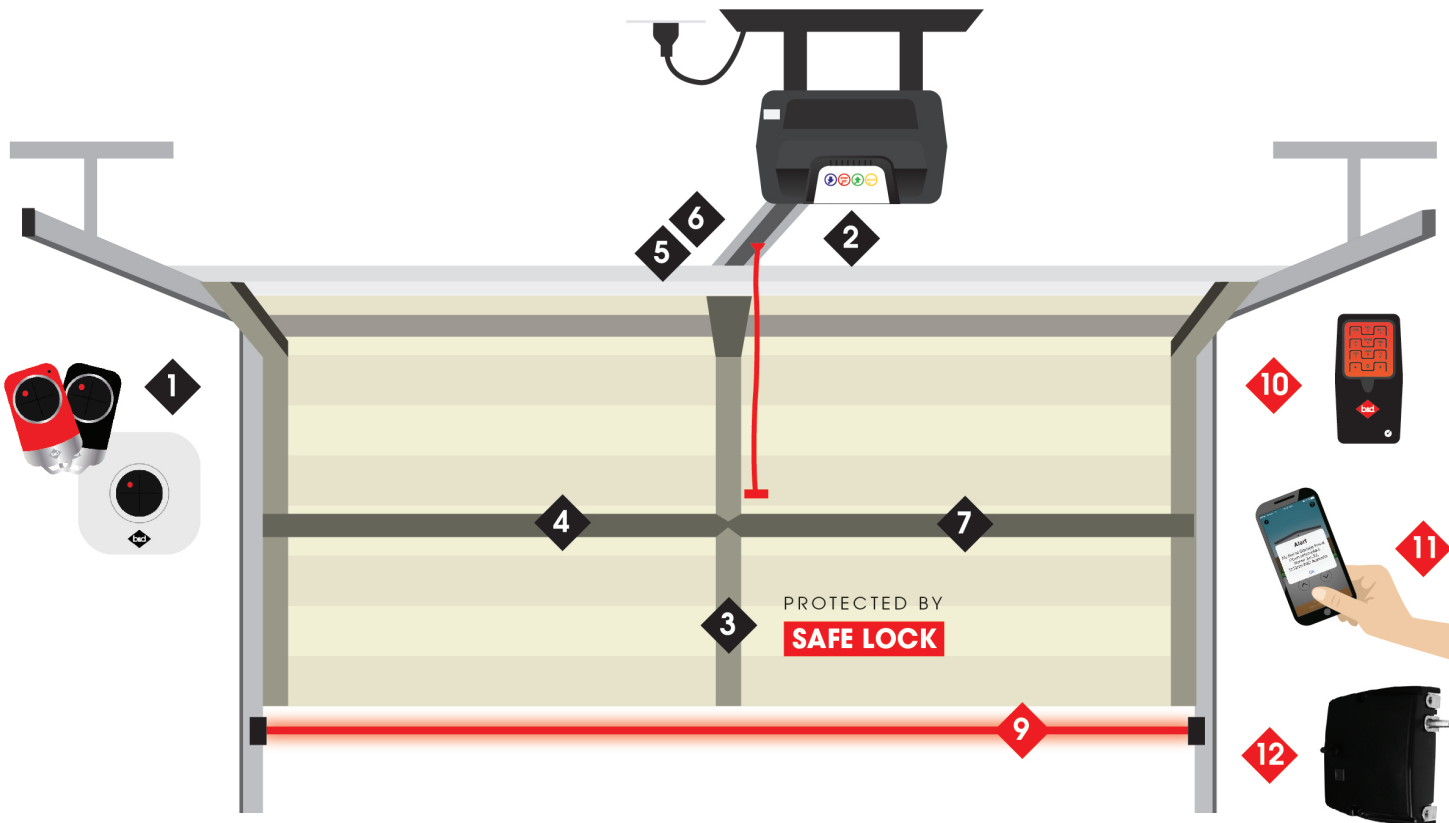

STANDARD INCLUSIONS

- ♦ **1 Tri-Tran+ Premium accessory kit**
Provide superior security and excellent operating range whilst virtually eliminating interference from other wireless devices.
- ♦ **2 Built-in auto-reverse technology**
The door automatically reverses if it comes into contact with an obstruction whilst in motion.
- ♦ **3 Safe Lock System**
Prevents intruders from gaining unauthorized access into the garage.

- ♦ **4 Super fast opening**
- ♦ **5 Bright LED courtesy light**
- ♦ **6 DC motor with belt rail**
For quiet operation.
- ♦ **7 Heavy lifting capacity**
Suits single and double sized sectional garage doors up to 235kg