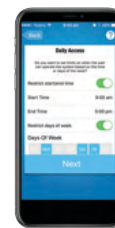

Unleash the power of your door with Smart Phone Control

CUSTOMISATION

The B&D® App can be customised to suit your lifestyle. From partial opening modes to restricting door access times, your protection and security is a priority.