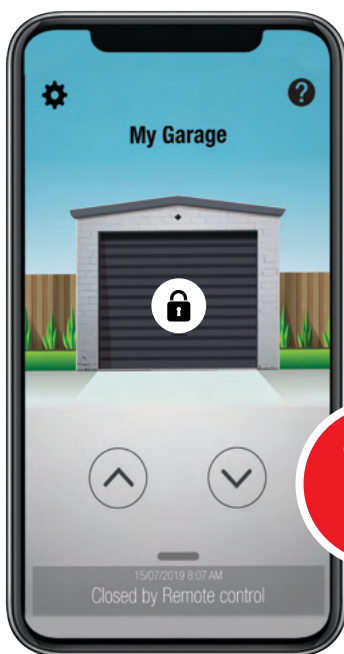

*A surcharge applies to these colours.

Step 4: Select your automation

Australians have trusted B&D's garage door automation products for decades. Our latest Controll-A-Door® range builds on our rich heritage by combining smooth and reliable operation with a range of features that help protect your family and belongings.

Both Controll-A-Door® options include:
2 x Tri-Tran+™ Premium Remote Controls
and Wall Mount Remote Control.

Smart Phone Control Kit

**TECH
tip**

Have you ever left the house in the morning and thought, "Did I remember to close the garage door?". The kit allows you to monitor and control your garage door while you are at work or even on holidays from your compatible smart phone*.