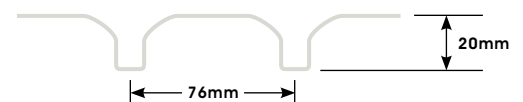

Traditional Profile:

When coupled with a genuine B&D® Control-A-Door® opener and registered online your B&D® Roller Door is eligible for our 10 Year Total Confidence Warranty (Standard Roll-A-Door® and Rollmasta® warranties are 7 and 3 years respectively - visit www.bnd.com.au for full details).